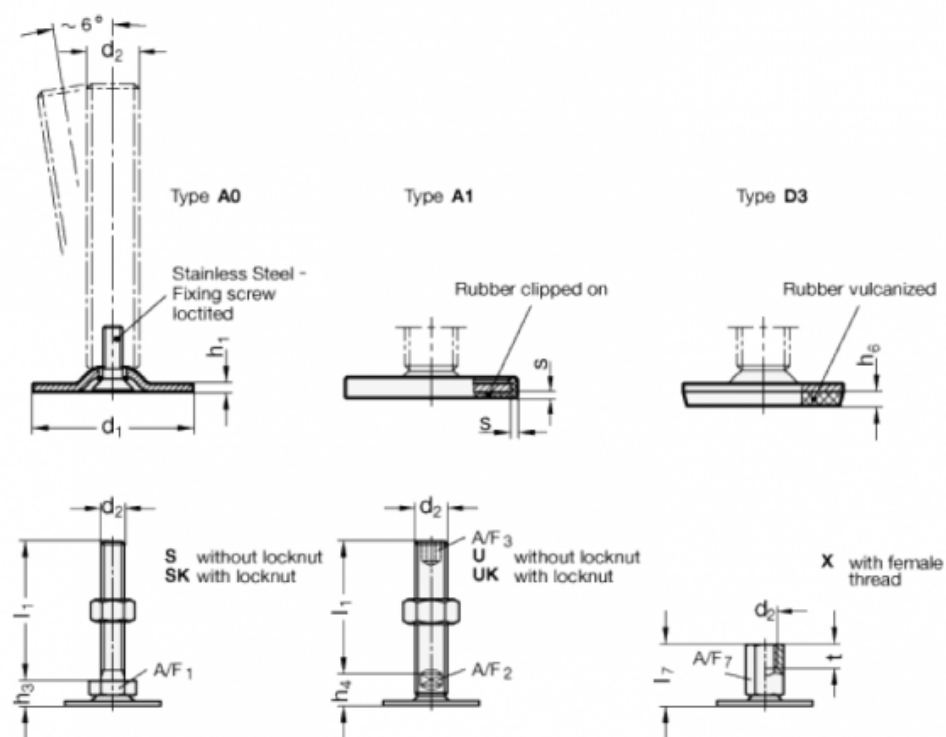

Article number: 204050M1260A1SK  
 Description: E+G levelling foot  
 GN 40-50-M12-60-A1-SK  
 Note: SK With nut, External hexagon at the bottom

## Measures

A/F1 = 17  
 d1 = 50  
 d2 = M12  
 h1 = 2.5  
 h3 = 11  
 h6 =  
 l1 = 60  
 s = 1.5